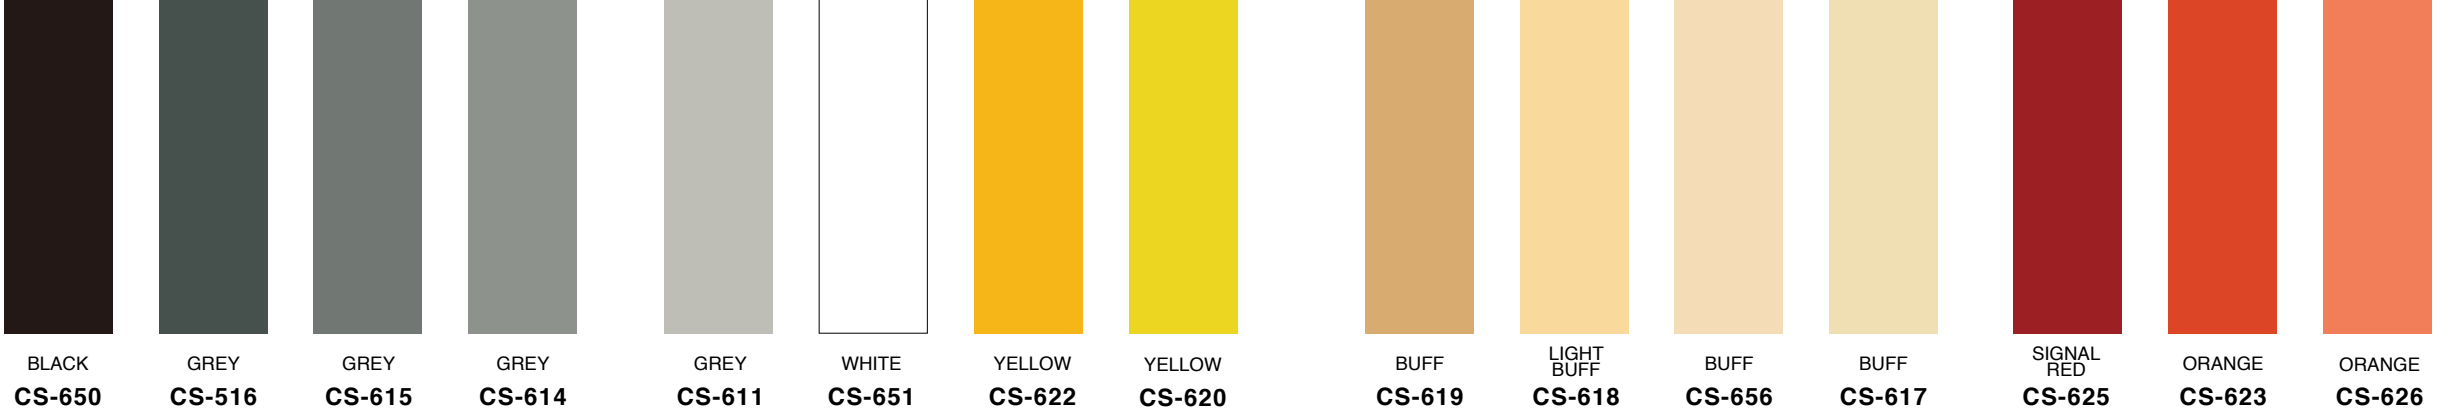

Marine Paints
Standard Colours

CMP CHUGOKU MARINE PAINTS, LTD.